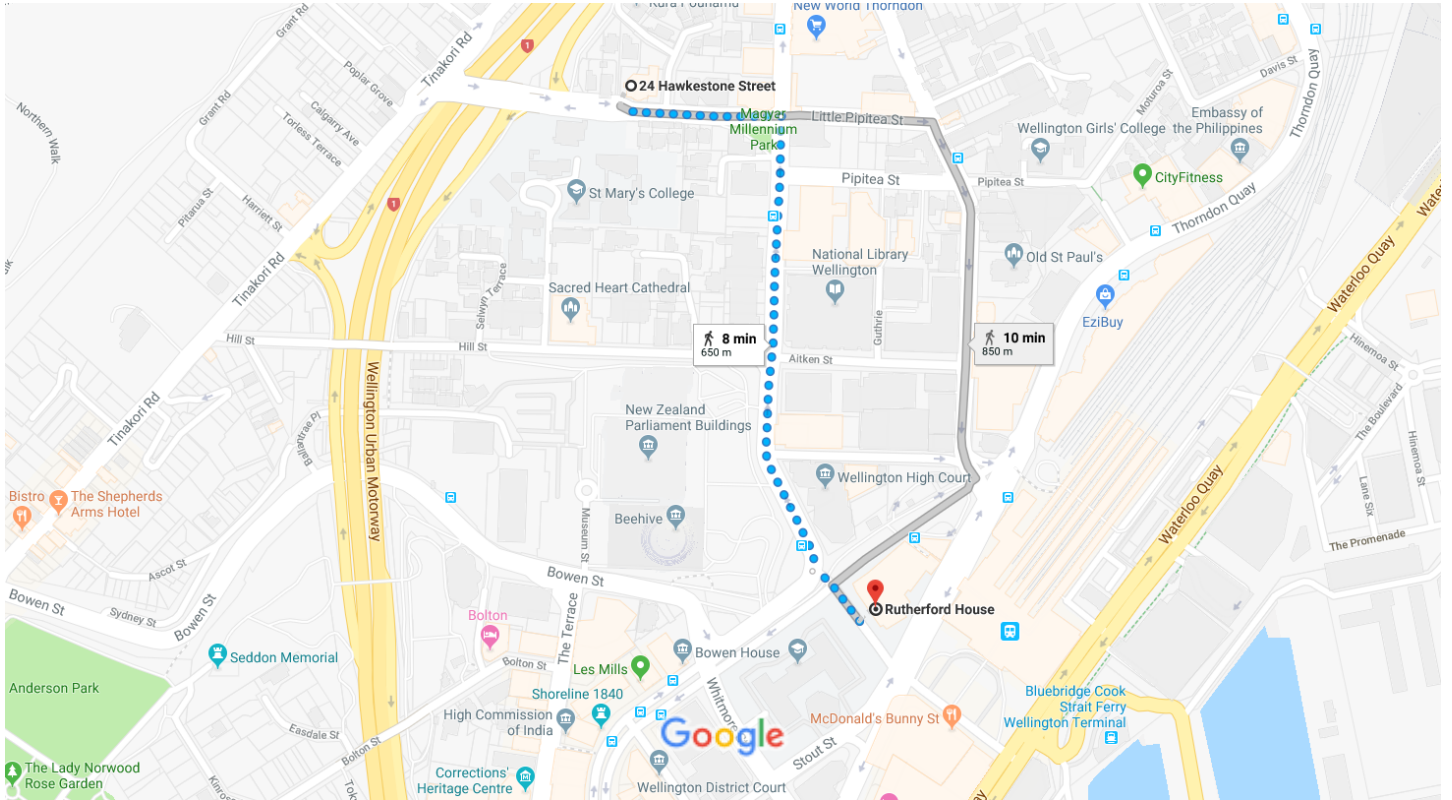

24 Hawkestone St to Rutherford House

Walk 650 m, 8 min

Map data ©2018 Google, MapData Sciences Pty Ltd, PSMA 100 m

via Molesworth St

8 min

650 m

via Mulgrave St

10 min

850 m

All routes are mostly flat